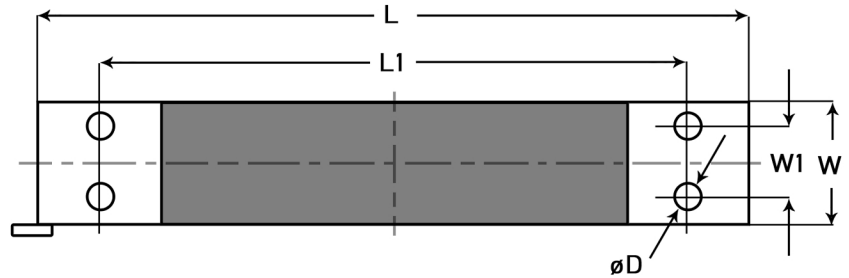

Load Cell Central

1-800-LOADCEL

Model: ESP4

Dimensions:

Rated capacity	L	L1	L2	W	W1	H	øD
0.6 kg - 3 kg	70	58	N/A	12	7	22	M3 depth 14
5 kg - 50 kg	130	12	25	30	15	22	M6 - 6H through
50 kg - 300 kg	150	33	19	35	15	40	M6 - 7H depth 20

0.6 kg - 3 kg (above and right)

5 kg - 50 kg (above and right)

50 kg - 300 kg (above and right)

Load Cell Central follows a policy of continuous improvement and reserves the right to change specifications without notice. ©2011 RDR Technology, Inc.