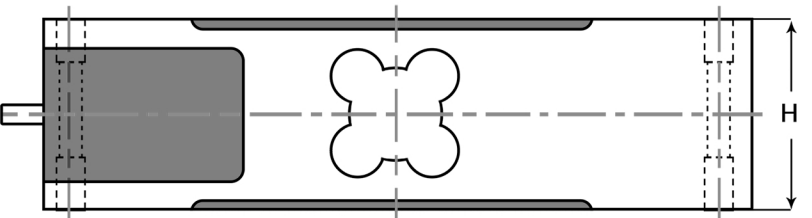

Load Cell Central

1-800-LOADCEL

Model: ESP4

Dimensions:

Rated capacity	L	L1	L2	W	W1	H	øD
0.6 kg - 3 kg	70	58	N/A	12	7	22	M3 depth 14
5 kg - 50 kg	130	12	25	30	15	22	M6 - 6H through
50 kg - 300 kg	150	33	19	35	15	40	M6 - 7H depth 20

0.6 kg - 3 kg (above and right)

5 kg - 50 kg (above and right)

50 kg - 300 kg (above and right)

Load Cell Central follows a policy of continuous improvement and reserves the right to change specifications without notice. ©2011 RDR Technology, Inc.