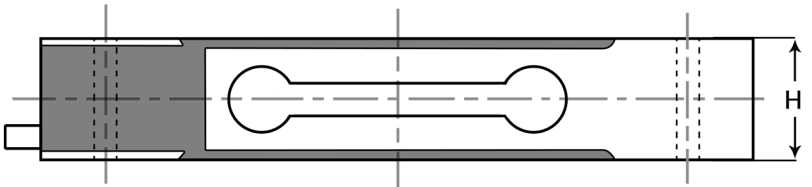

Load Cell Central

1-800-LOADCEL

Model: ESP4

Dimensions:

Rated capacity	L	L1	L2	W	W1	H	øD
0.6 kg - 3 kg	70	58	N/A	12	7	22	M3 depth 14
5 kg - 50 kg	130	12	25	30	15	22	M6 - 6H through
50 kg - 300 kg	150	33	19	35	15	40	M6 - 7H depth 20

0.6 kg - 3 kg (above and right)

5 kg - 50 kg (above and right)

50 kg - 300 kg (above and right)

Load Cell Central follows a policy of continuous improvement and reserves the right to change specifications without notice. ©2011 RDR Technology, Inc.