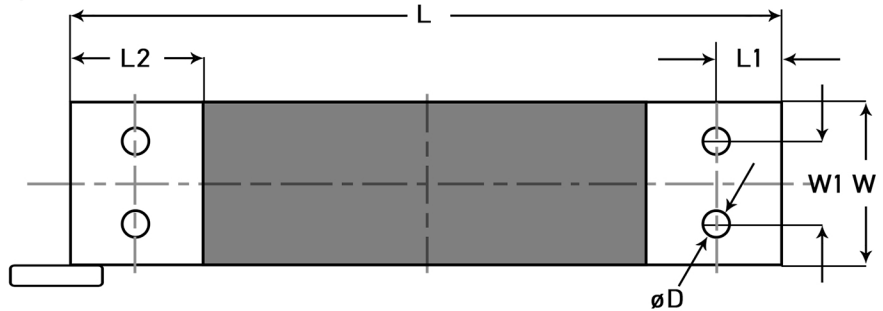

Load Cell Central

1-800-LOADCEL

Model: ESP4

Dimensions:

Rated capacity	L	L1	L2	W	W1	H	øD
0.6 kg - 3 kg	70	58	N/A	12	7	22	M3 depth 14
5 kg - 50 kg	130	12	25	30	15	22	M6 - 6H through
50 kg - 300 kg	150	33	19	35	15	40	M6 - 7H depth 20

0.6 kg - 3 kg (above and right)

5 kg - 50 kg (above and right)

50 kg - 300 kg (above and right)

Load Cell Central follows a policy of continuous improvement and reserves the right to change specifications without notice. ©2011 RDR Technology, Inc.