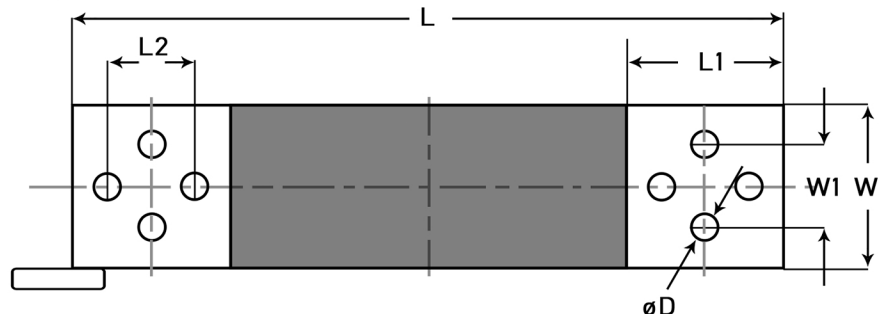

Load Cell Central

1-800-LOADCEL

Model: ESP4

Dimensions:

Rated capacity	L	L1	L2	W	W1	H	øD
0.6 kg - 3 kg	70	58	N/A	12	7	22	M3 depth 14
5 kg - 50 kg	130	12	25	30	15	22	M6 - 6H through
50 kg - 300 kg	150	33	19	35	15	40	M6 - 7H depth 20

0.6 kg - 3 kg (above and right)

5 kg - 50 kg (above and right)

50 kg - 300 kg (above and right)

Load Cell Central follows a policy of continuous improvement and reserves the right to change specifications without notice. ©2011 RDR Technology, Inc.