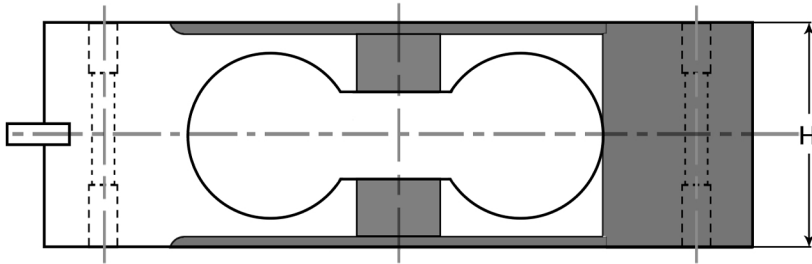

Load Cell Central

1-800-LOADCEL

Model: ESP4

Dimensions:

Rated capacity	L	L1	L2	W	W1	H	øD
0.6 kg - 3 kg	70	58	N/A	12	7	22	M3 depth 14
5 kg - 50 kg	130	12	25	30	15	22	M6 - 6H through
50 kg - 300 kg	150	33	19	35	15	40	M6 - 7H depth 20

0.6 kg - 3 kg (above and right)

5 kg - 50 kg (above and right)

50 kg - 300 kg (above and right)

Load Cell Central follows a policy of continuous improvement and reserves the right to change specifications without notice. ©2011 RDR Technology, Inc.